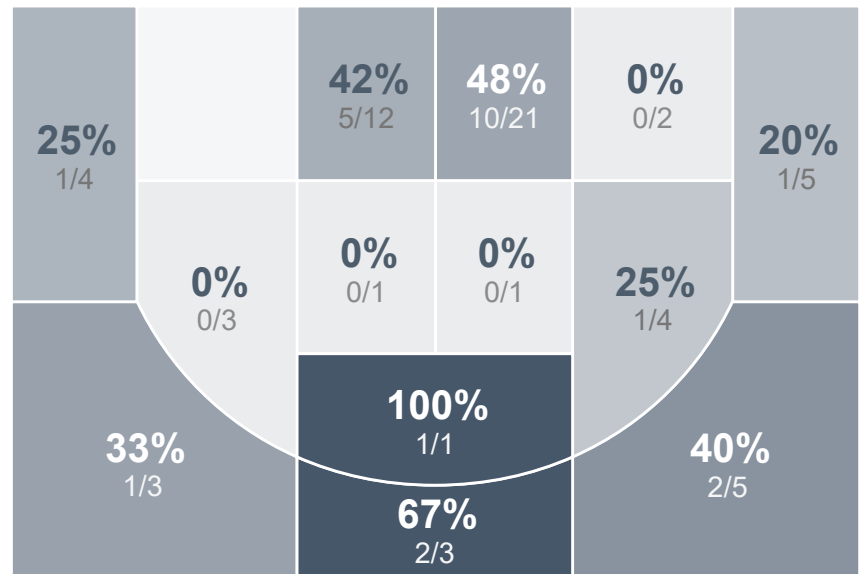

Girls' Varsity Basketball - New