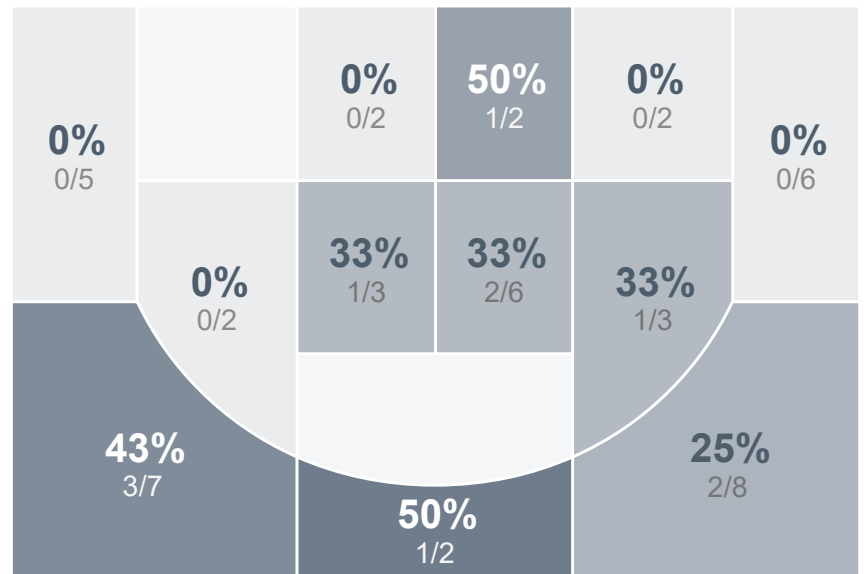

Girls Varsity Basketball