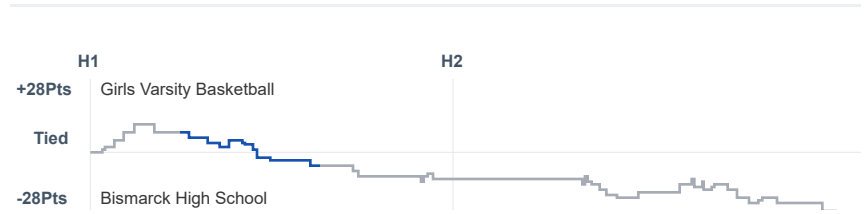

Box Score Report

JHS vs Bismarck - Jan 5, 2024 - L 38-63

Period Stats

Team	1	2	Final
JHS	17	21	38
BHS	27	36	63

Run Graph

Team Stats

	JHS	BHS
Field Goal %	22.9%	43.1%
Effective Field Goal %	29.2%	48.3%
2FG Made/Attempted	5/20	19/44
2FG%	25.0%	43.2%
3FG Made/Attempted	6/28	6/14
3FG%	21.4%	42.9%
FT Made/Attempted	10/13	7/14
Free Throw Percentage	76.9%	50.0%
Points Per Possession	0.57	0.95
Transition Points	0	11
Points Off Turnovers	4	24
Second Chance Points	2	7
Points in the Paint	8	24
Offensive Rebounds	9	10
Defensive Rebounds	26	28
Assists	8	18
Deflections	10	14
Steals	5	7
Blocks	1	5
Turnovers	21	12
Personal Fouls	14	15
Charges Taken	0	1