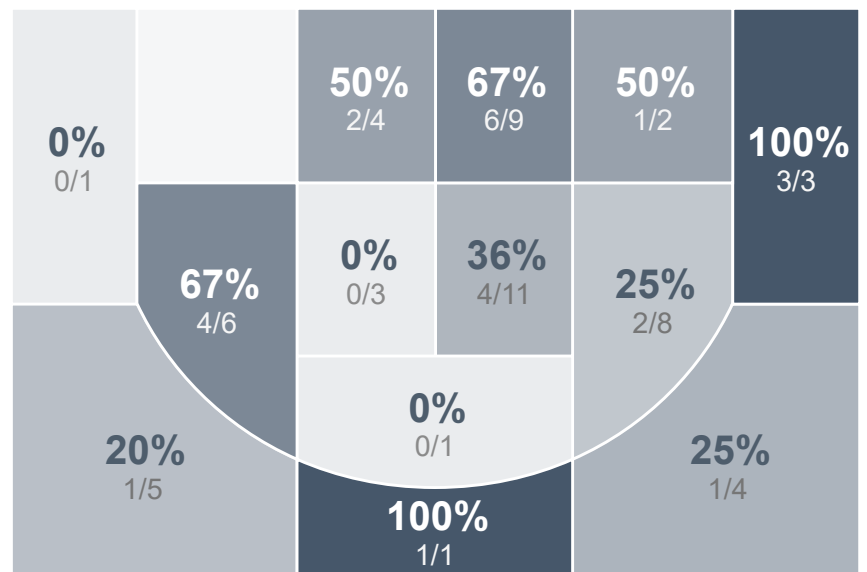

Bismarck High School