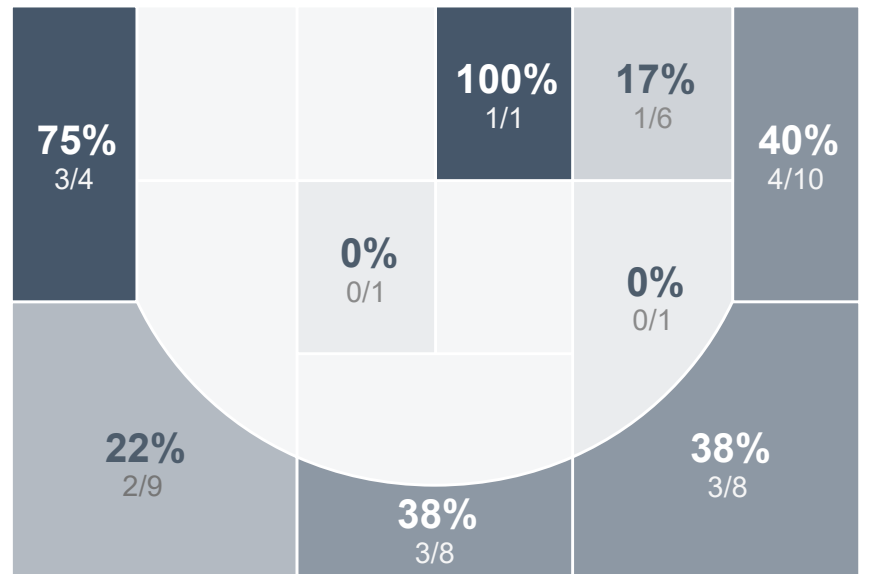

Girls Varsity Basketball