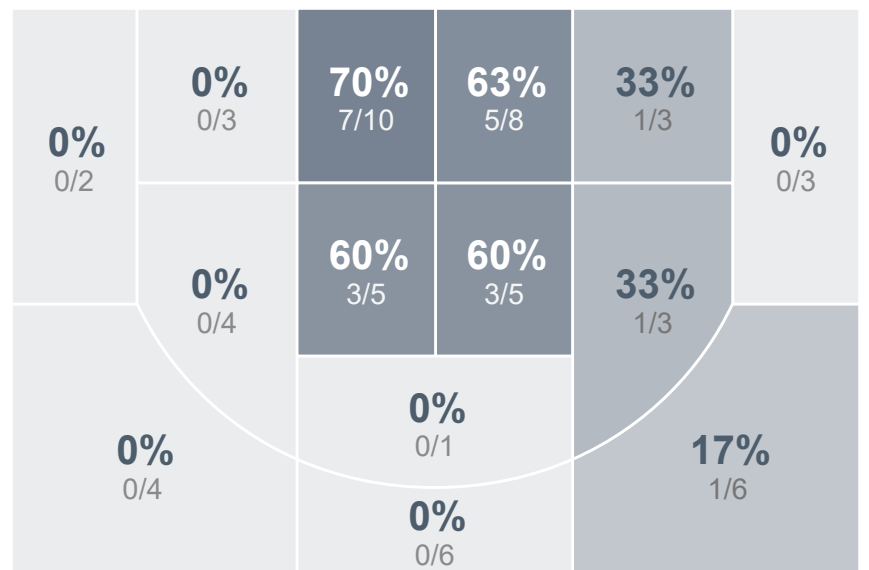

Dickinson High School