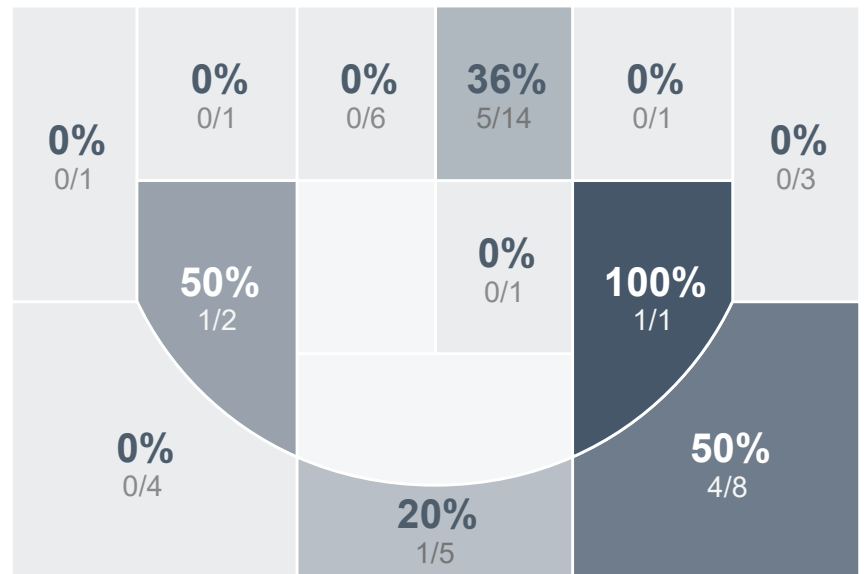

Girls Varsity Basketball