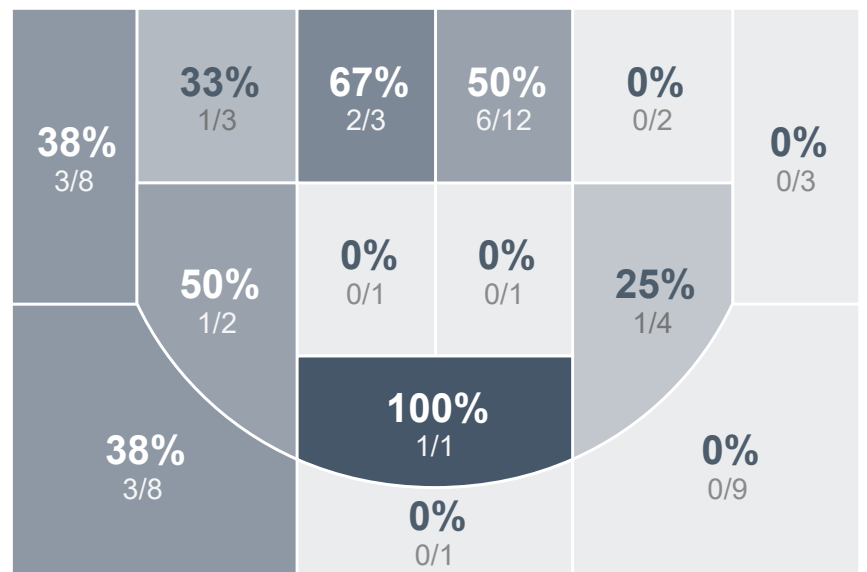

Mandan High School