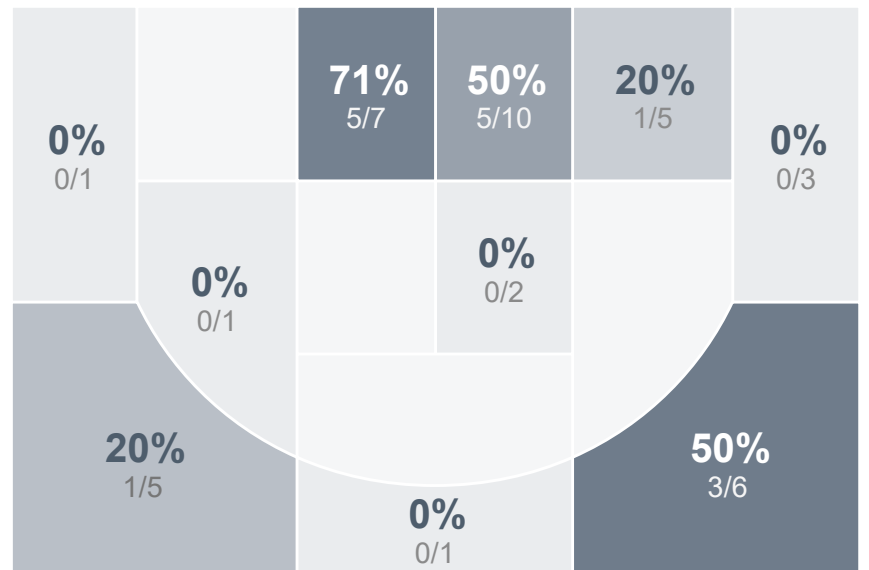

Jamestown High School