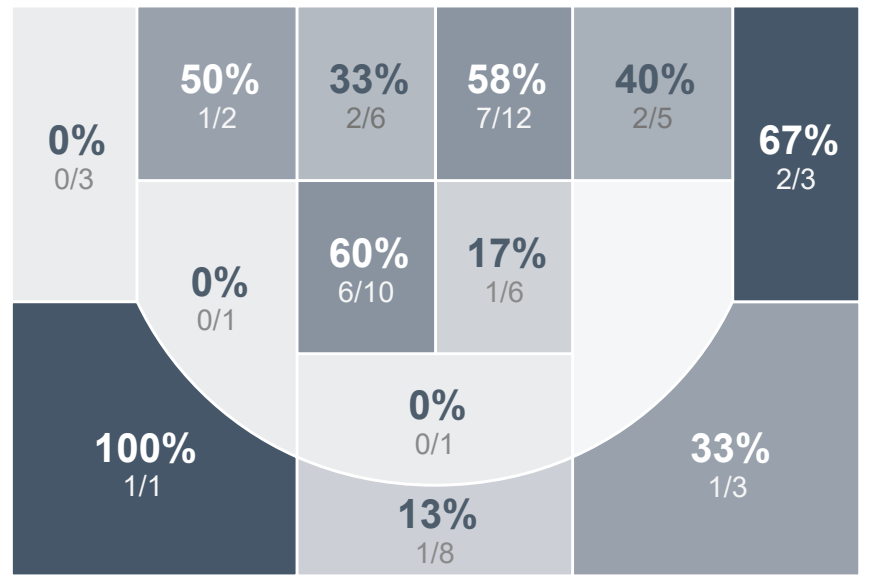

LEGACY GIRLS VARSITY