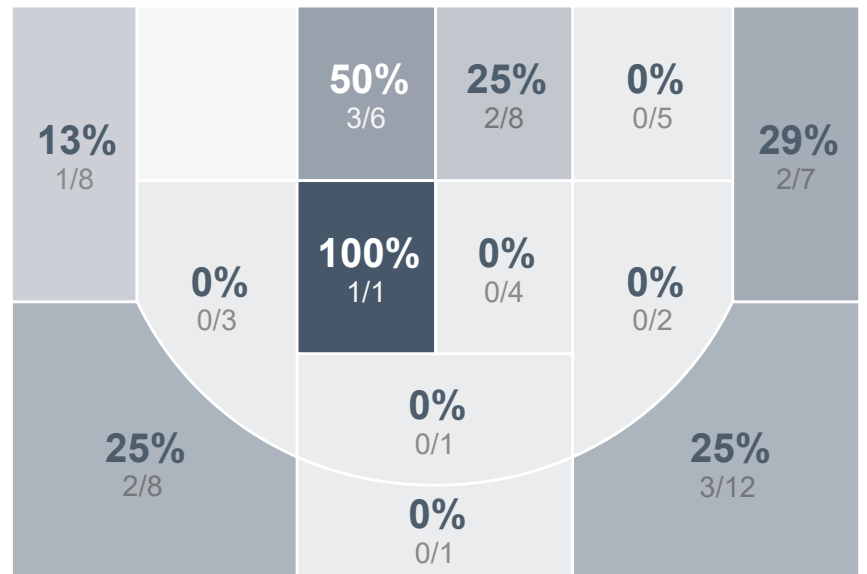

Girls Varsity Basketball