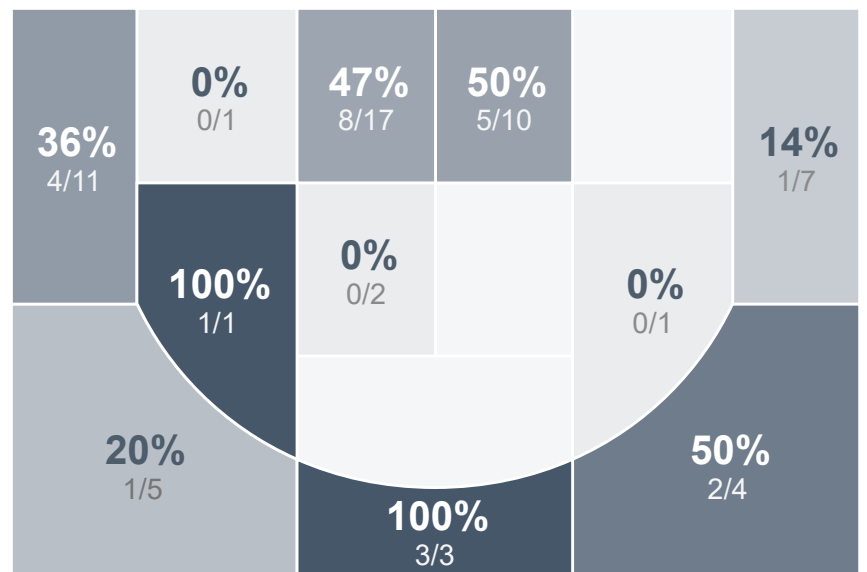

Minot High School