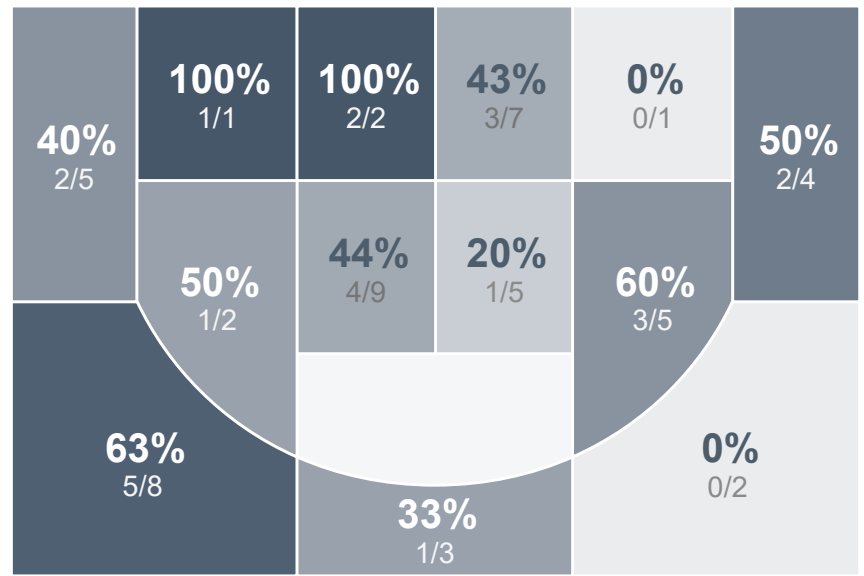

Girls Varsity Basketball