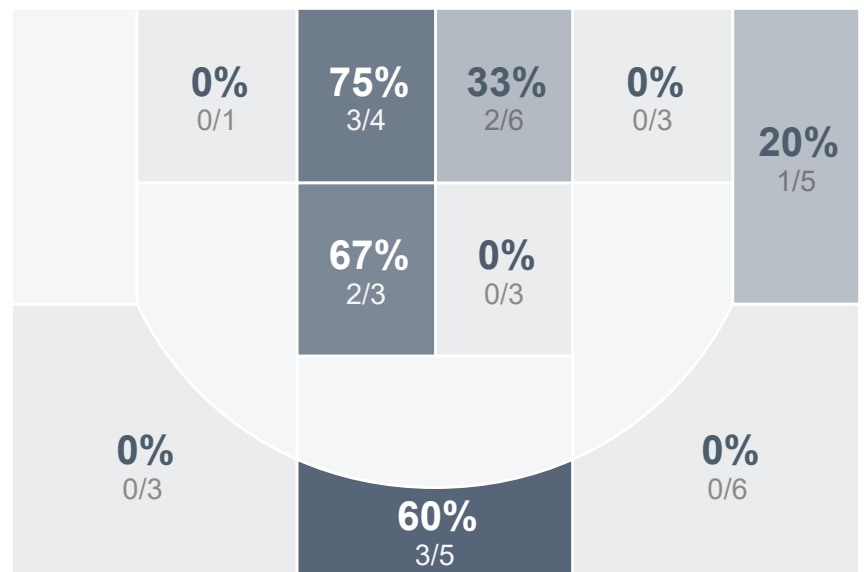

Jamestown High School