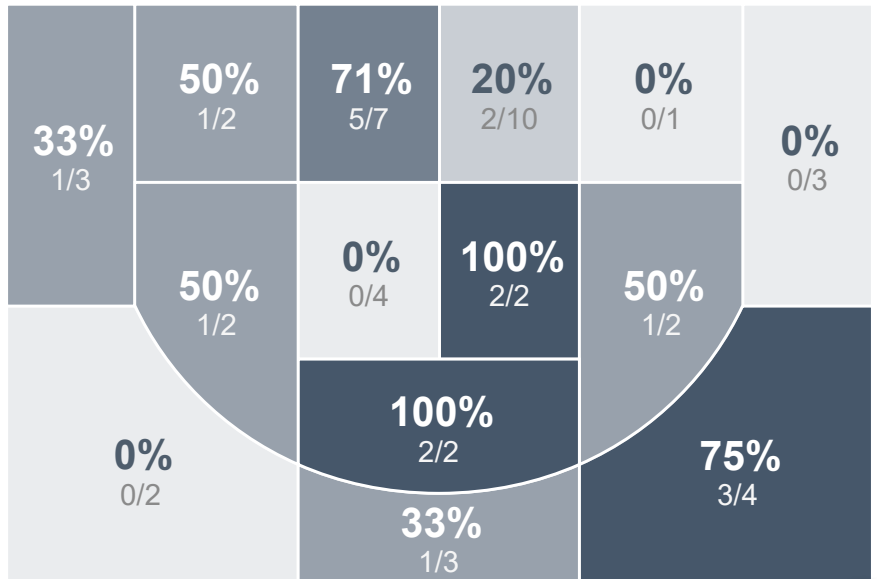

Box Score Report

JHS @ Williston - Feb 16, 2024 - L 49-55

Period Stats

| Team | 1 | 2 | Final |
|------|----|----|-------|
| JHS | 28 | 21 | 49 |
| WHS | 21 | 34 | 55 |

Run Graph

Team Stats

| | JHS | WHS |
|------------------------|-------|-------|
| Field Goal % | 28.8% | 40.4% |
| Effective Field Goal % | 38.5% | 45.7% |
| 2FG Made/Attempted | 5/16 | 14/32 |
| 2FG% | 31.3% | 43.8% |
| 3FG Made/Attempted | 10/36 | 5/15 |
| 3FG% | 27.8% | 33.3% |
| FT Made/Attempted | 9/14 | 12/19 |
| Free Throw Percentage | 64.3% | 63.2% |
| Points Per Possession | 0.78 | 0.86 |
| Transition Points | 2 | 3 |
| Points Off Turnovers | 14 | 12 |
| Second Chance Points | 8 | 8 |
| Points in the Paint | 10 | 18 |
| Offensive Rebounds | 10 | 11 |
| Defensive Rebounds | 21 | 27 |
| Assists | 10 | 11 |
| Deflections | 11 | 8 |
| Steals | 10 | 7 |
| Blocks | 0 | 0 |
| Turnovers | 14 | 19 |
| Personal Fouls | 15 | 19 |
| Charges Taken | 0 | 0 |

Girls Varsity Basketball

Williston High School

Girls Varsity Basketball's Player Stats

| Name | Pts | FG | 3FG | FT | +/- | MINS | OREB | DREB | AST | DEFL | STL | BLK | TO | FOUL | CHG |
|-----------------------|-----|------|-----|-----|------|------|------|------|-----|------|-----|-----|----|------|-----|
| #2 Amelia Newman | 5 | 2/8 | 1/3 | 0/2 | + 2 | 24 | 0 | 1 | 2 | 2 | 3 | 0 | 3 | 3 | 0 |
| #3 Mea Ulland | 3 | 1/9 | 1/9 | 0/0 | - 9 | 29 | 1 | 1 | 0 | 2 | 1 | 0 | 0 | 1 | 0 |
| #5 Adisyn Yunck | 20 | 7/9 | 4/4 | 2/4 | - 7 | 23 | 0 | 2 | 2 | 1 | 2 | 0 | 2 | 4 | 0 |
| #11 Marielle Anderson | 5 | 1/8 | 1/7 | 2/2 | - 11 | 29 | 1 | 6 | 1 | 1 | 0 | 0 | 1 | 0 | 0 |
| #12 Haley Attleson | 14 | 4/10 | 3/8 | 3/4 | - 4 | 29 | 1 | 6 | 1 | 1 | 0 | 0 | 4 | 0 | 0 |
| #15 Hannah Attleson | 0 | 0/1 | 0/0 | 0/0 | + 6 | 16 | 4 | 1 | 3 | 2 | 2 | 0 | 1 | 2 | 0 |
| #21 Leah Trumbauer | 2 | 0/6 | 0/5 | 2/2 | - 5 | 31 | 1 | 2 | 1 | 2 | 2 | 0 | 3 | 3 | 0 |
| #32 Emily Ellingson | 0 | 0/1 | 0/0 | 0/0 | - 2 | 8 | 2 | 0 | 0 | 0 | 0 | 0 | 0 | 2 | 0 |