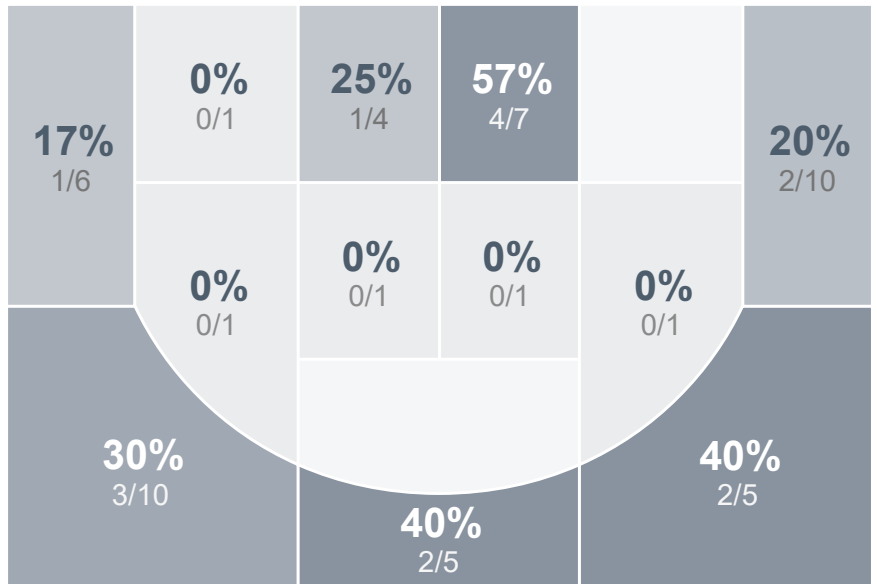

Girls Varsity Basketball