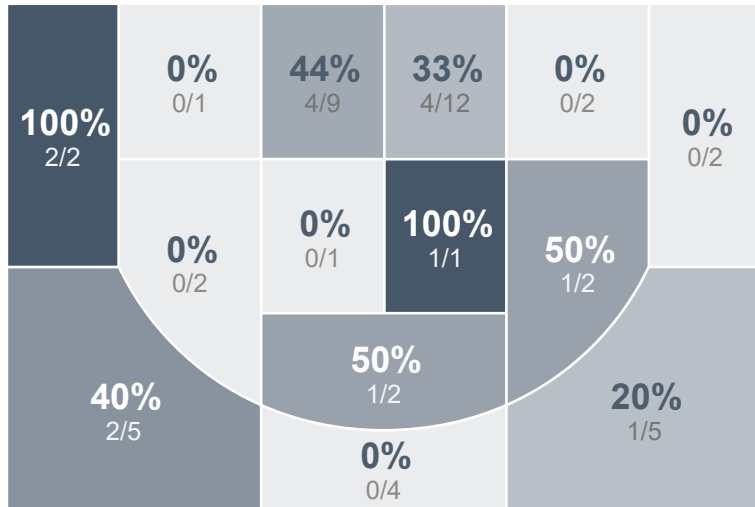

Minot North High School