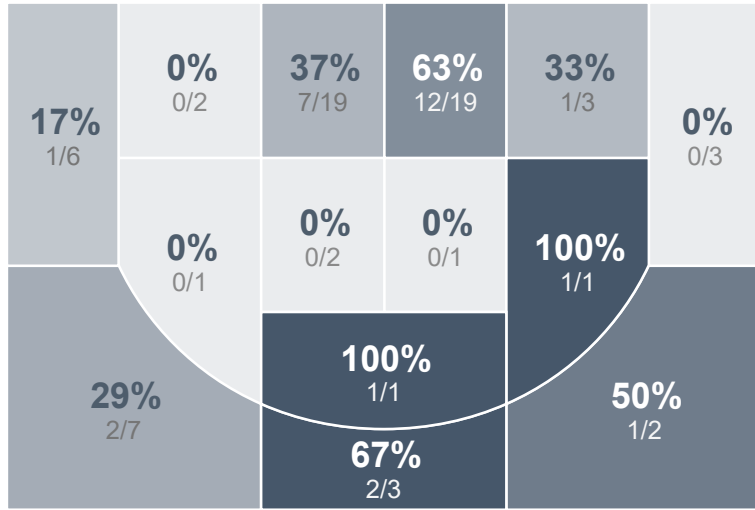

LEGACY GIRLS VARSITY