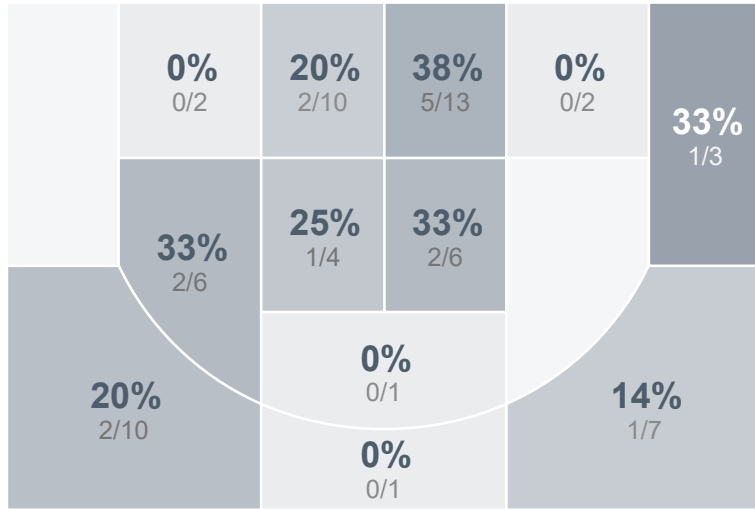

St. Mary's Saints Girls Basketball