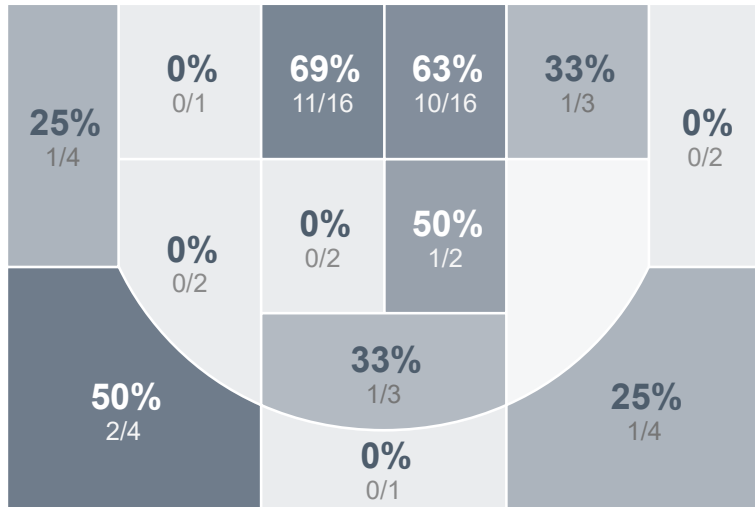

Bismarck Legacy High School