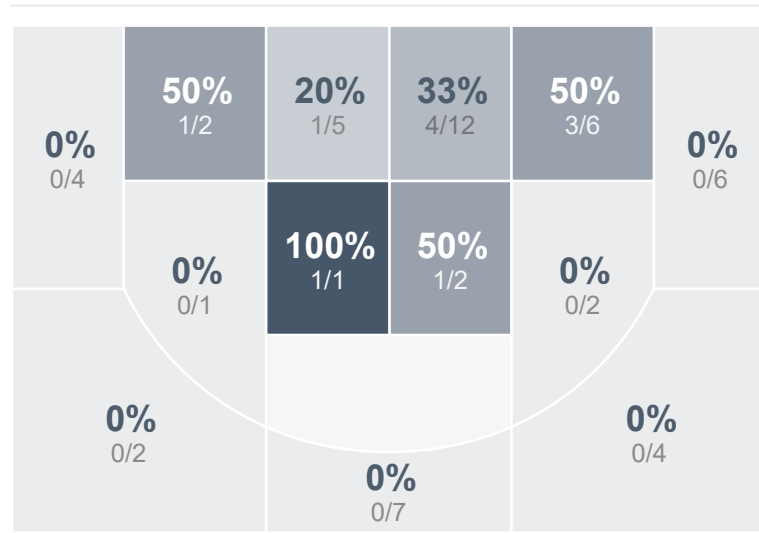

Minot North Girls Basketball