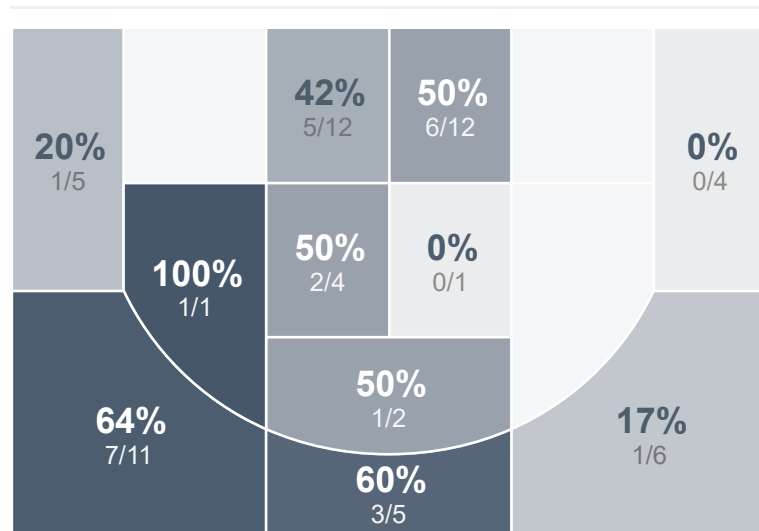

Minot High School