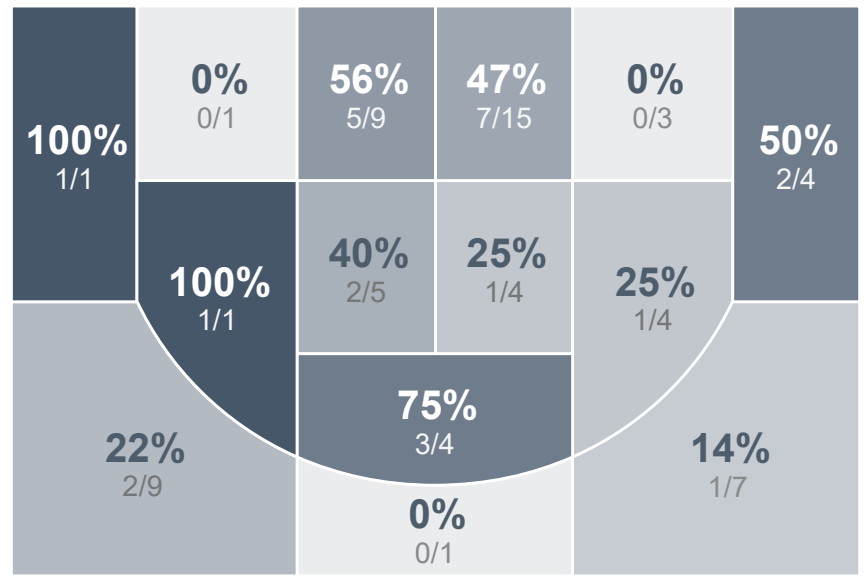

LEGACY GIRLS VARSITY