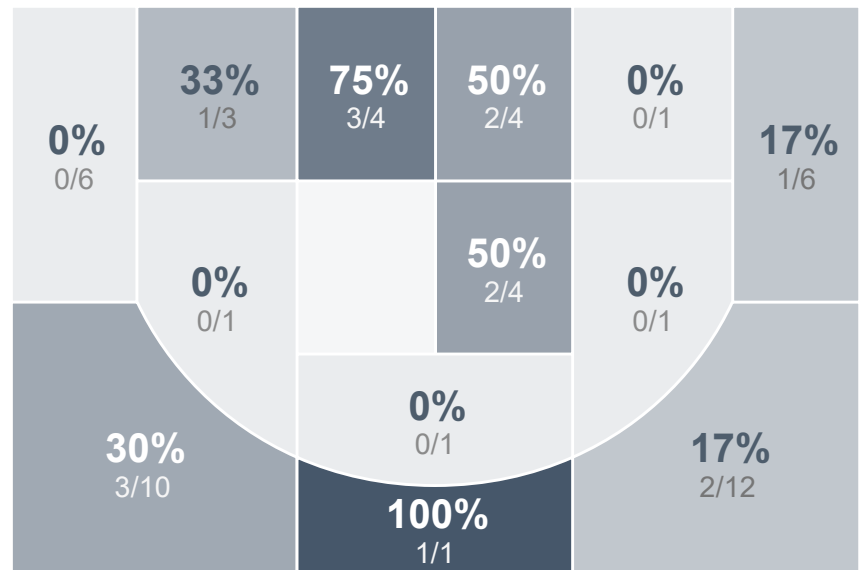

Jamestown High School