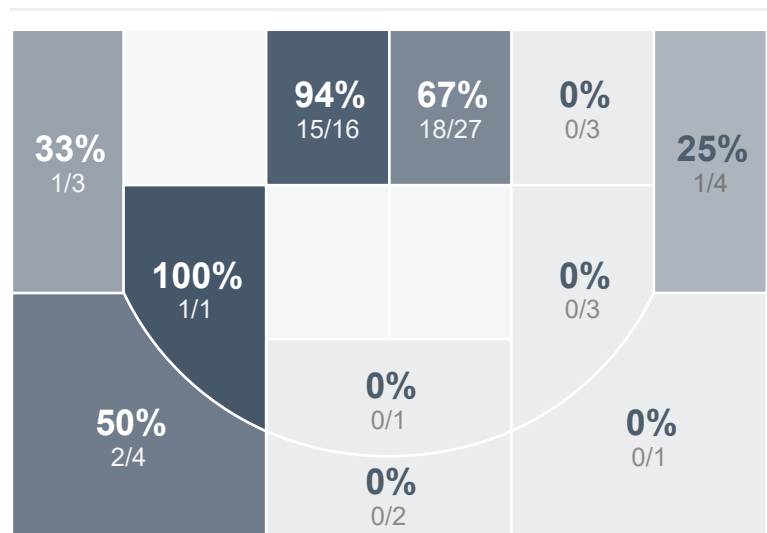

Bismarck Legacy High School