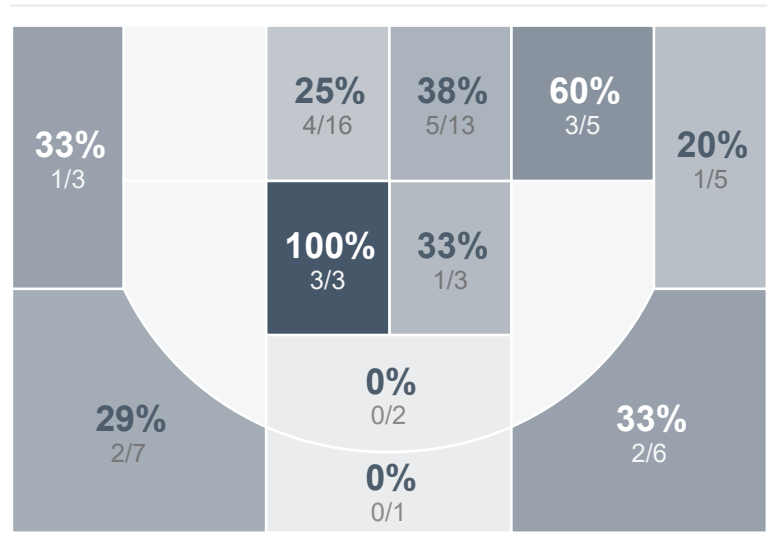

Dickinson Girls Varsity Basketball