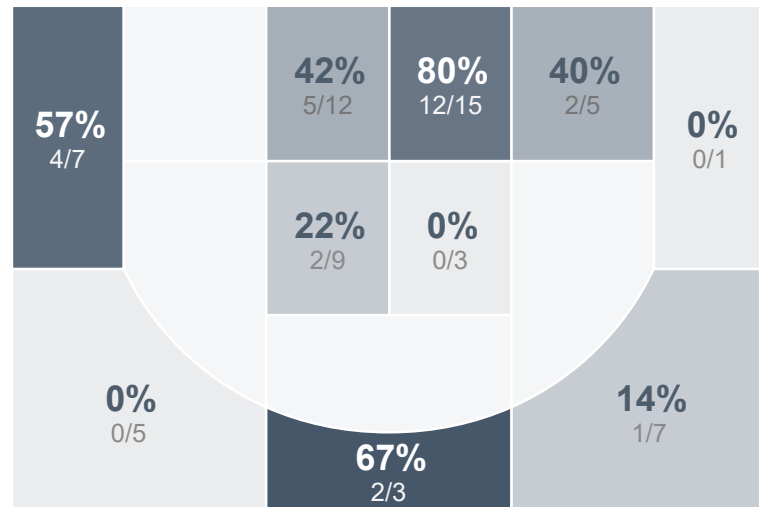

Jamestown High School